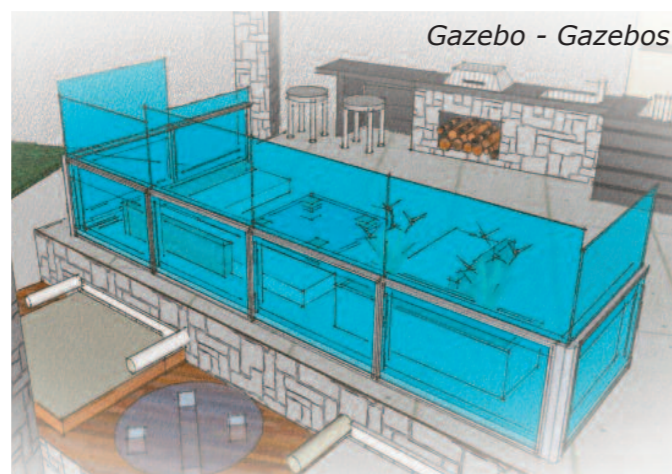

It's an **innovative windbreaker** and provides a new opportunity to use on **terraces and balconies**.

It's constructed with a fixed lower part with motorized sliding glass panels. A versatile barrier that allows you **to enjoy the outside view**.

✔ Without vertical mounts.

✔ **Wind tested**: maximum grade. **Certified** as parapet (300N). **CE** compliant

Photo Gallery

<https://real.photogallery.gmmorando.com>

Proteggi, Amplia i tuoi spazi

La movimentazione elettrica a pannello singolo o a gruppi permette di dare un rapido e trasparente riparo

Protects and expands your space

The electrically operated panels can be moved individually or in groups providing a rapid and transparent shelter.

Anche con pannello cieco - Also with blind panel

Il Parapetto ... con un segreto