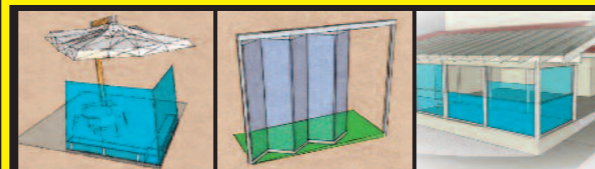

Paravento ad appoggio BellaVista Flower, Vetrate pieghevoli tuttovetro Giemme System, Passavivande e Grandi Vetrine Saliscendi BellaVista Plus.

Other Products on www.gmmorando.it

GM Morando Srl
Via Settembrini, 15
20812 Limbiate (MB), Italy
Tel +39 **02 99.68.29.93**
www.gmmorando.it
info@gmmorando.it

Rivenditore - Retailer: